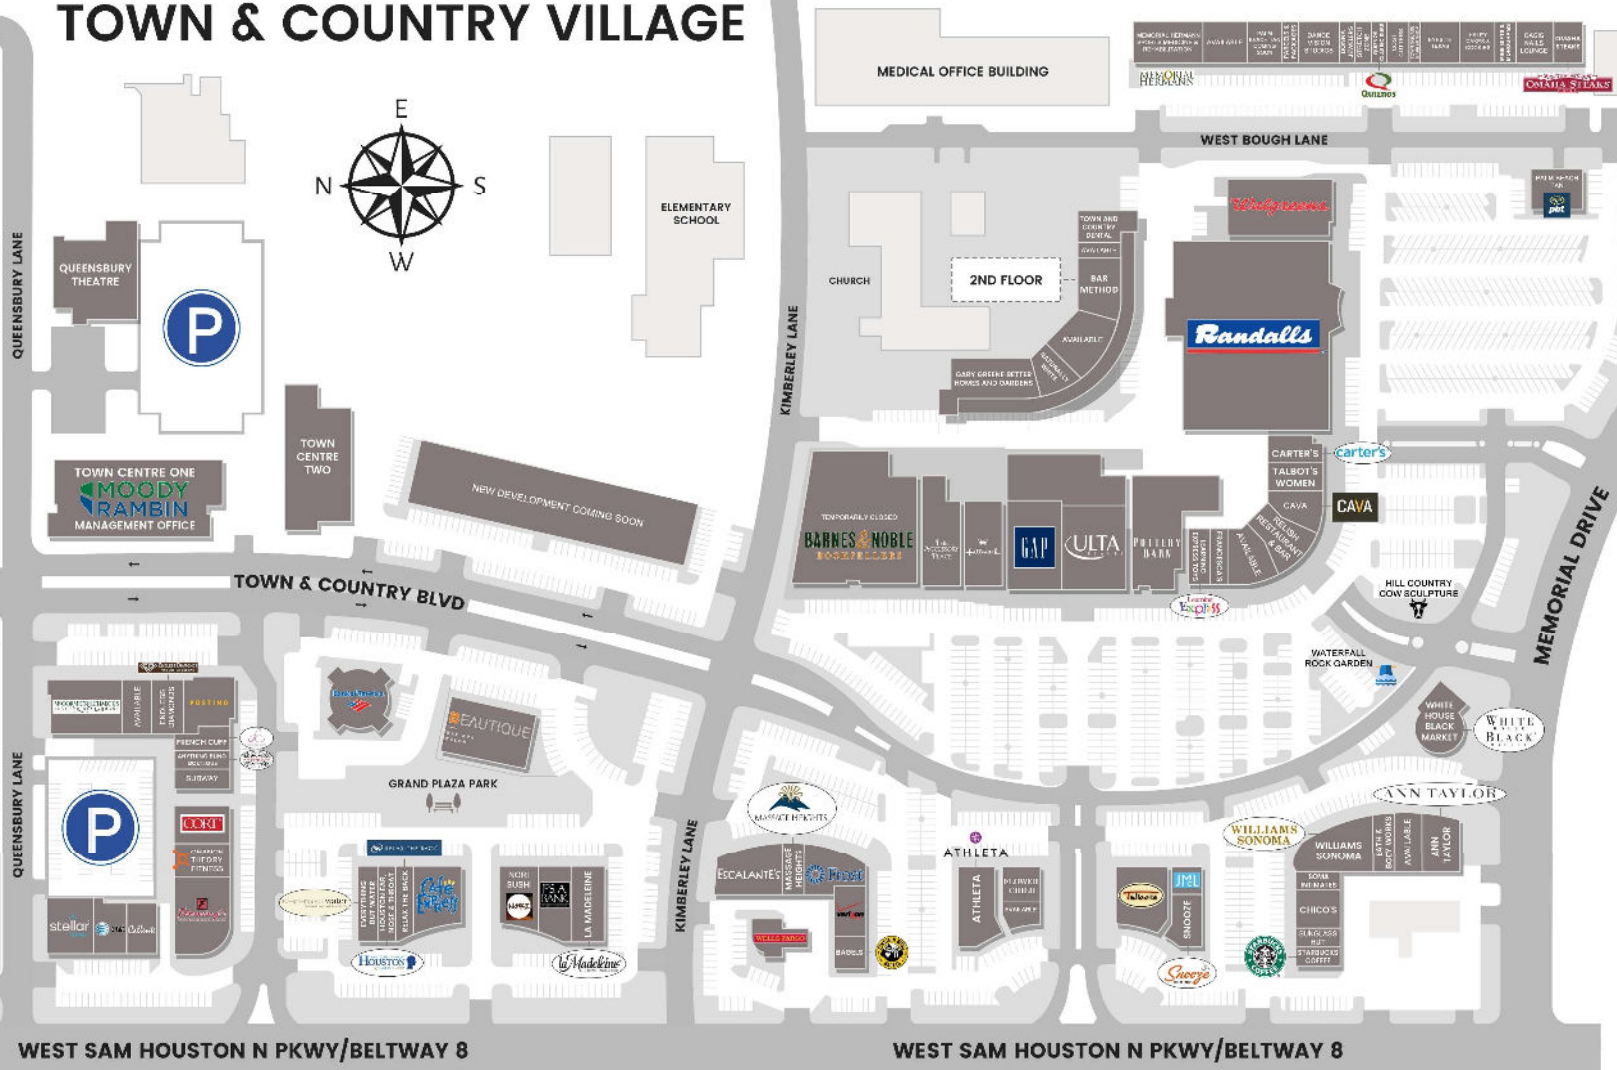

TOWN & COUNTRY VILLAGE

← CITY CENTRE

WEST SAM HOUSTON N PKWY/BELTWAY 8